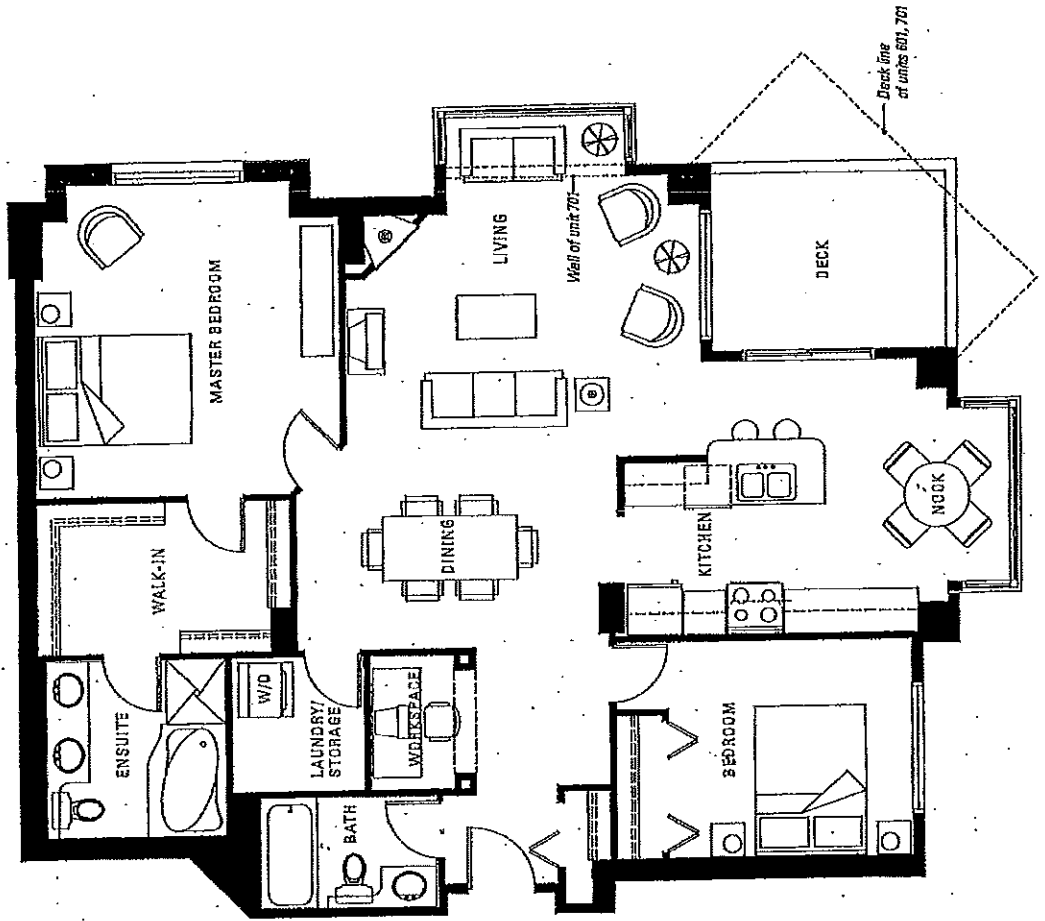

Plan B

Building One
Unit 01
 2 Bedroom
 2 Bathroom
 1242 - 1315 sq ft

Dimensions, sizes, specifications, layouts and materials are approximate only and subject to change without notice. E.S.C.E.